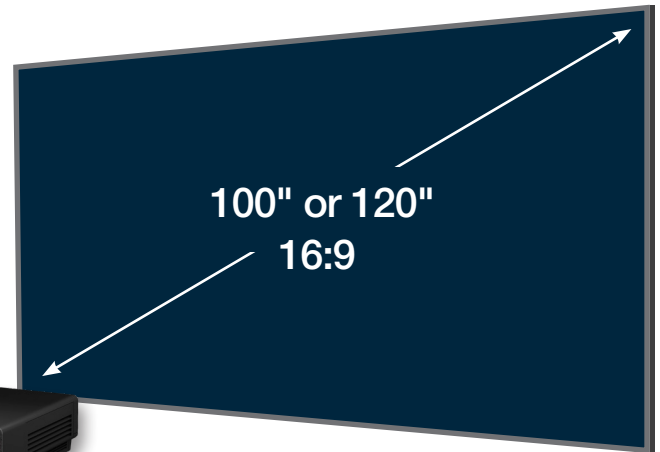

With an immersive 4K HDR¹ viewing experience, the Epson Laser Projection TV represents a new generation of digital projection — one that redefines the everyday television experience by offering a stunning picture up to 120".

⁴ Entire Rec.709 color space can be displayed in Digital Cinema Mode only.

Laser Projection TV

	100" 16:9	120" 16:9
Product Color	Black or White	Black or White
Screen Size	100"	120"
Screen Type	Ambient Light-rejecting-bezel Fixed Frame	
Resolution	4K PRO-UHD ²	
Digital Projection Technology	True 3-chip (3LCD) Ultra Short-throw	
Light Source	Epson Dynamic Laser Array	
Brightness (Color) ³	4,000 Lumens	
Brightness (White) ³	4,000 Lumens	
Dynamic Contrast Ratio	2,500,000:1	
Native Refresh Rate	Up to 60 Hz	
Maximum Color Gamut ⁴	Rec.709	
HDR ¹	10-Bit HDR and HLG	
Chroma Subsampling	4:2:2 (4K 60 fps HDR10) 4:4:4 (4K 30 fps HDR10) 4:4:4 (4K 60 fps no HDR)	
Real-time HDR Curve Adjustment	Yes – 16-Steps	
Digital Color Processing	Real-time 12-bit Analog-to-digital	
Focus Control	Precision Analog Slider	
Built-in Audio	Front-firing 10 W Stereo Speakers	
Instant ON/OFF	Yes	
3D Compatibility ²	Yes – Using Active 3D Glasses	
Input Connections	HDMI 2.0 x 3 (18 Gbps) / HDCP 2.2	
Smart TV Operating System	Android™ TV	
Warranty	2-Year Limited	
MSRP	\$4,999	\$5,999