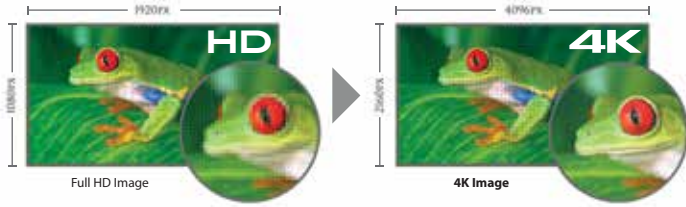

4K Stunning Native 4K Resolution

The JVC DLA-NX5 home theater projector features Native 4K resolution that delivers images that truly rival reality. Images are so detailed, and so smooth you won't believe your eyes.

D-ILA New 0.69 Native 4K D-ILA Devices

JVC's new 0.69 inch Native 4K D-ILA Device provides the sharpest home theater image available in the market. The Native 4K D-ILA device with 3.8µm pixel pitch exceeds 4 times Full HD resolution, displaying over 8.8 million pixels (4096 x 2160 pixels). With original vertical orientation technology and a planarization technique that reduces light scattering and light diffraction, the device realizes a very high native contrast ratio for a unique, Native 4K image. The result is smooth images without visible pixels even on very large screens.

An Incredible Lens Delivers 4K

The DLA-NX5 is equipped with a 65 mm diameter lens which adopts an all glass design with 17 elements in 15 groups, realizing a high-resolution image with focus up to the periphery of the screen.

A Perfect Combination for Spectacular Contrast

The new 0.69 inch Native 4K D-ILA device and optical engine with wire grid polarizers achieve a native contrast ratio greater than 40,000:1. In combination with JVC's "Intelligent Lens Aperture" which analyzes the input image and automatically controls the black level, the DLA-NX5 is able to deliver a spectacular dynamic contrast of 400,000:1 for an immersive viewing experience.

4K Anamorphic Scaling

This projector is compatible with commercially available anamorphic lenses and ultra-wide format screens for an immersive movie theater experience. It also features a new scaling mode that is optimized for the full native 4096 x 2160 (17 x 9) resolution of the D-ILA device.