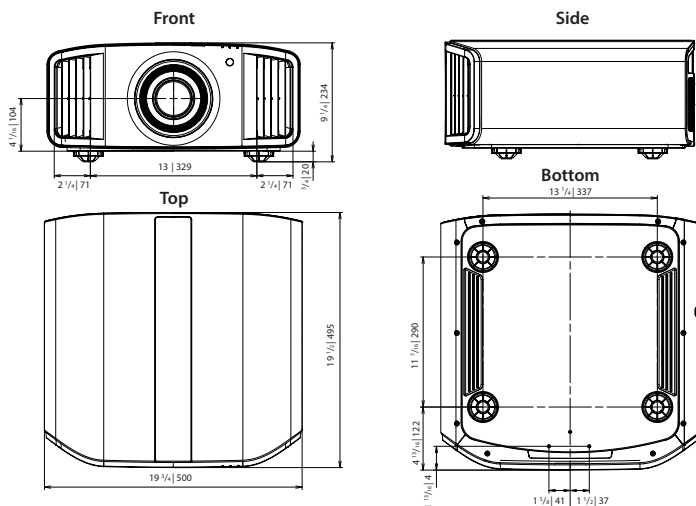

External Dimensions (unit: inches/mm)