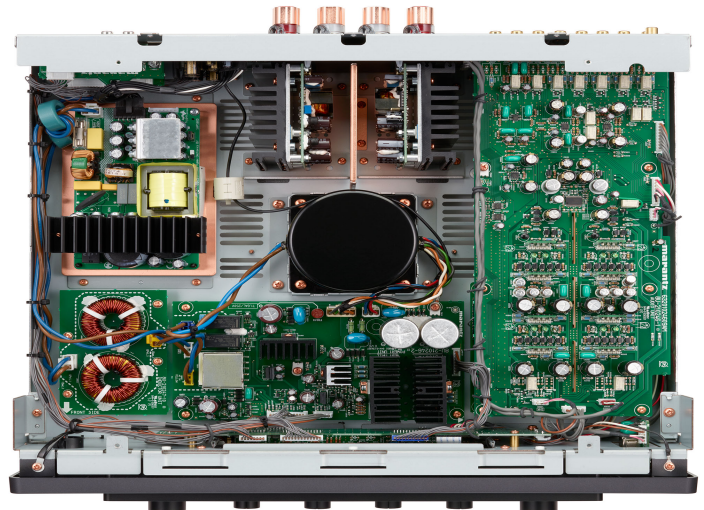

Terminal	
Phono Input	yes (MM/MC) Marantz Musical Premium Phono EQ
Ext. Pre Input (Power Amp Direct)	yes
Preout	yes
Audio (In/Out) Terminals *except Power Amp Direct In(or Ext-Pre) and Pre-out	6/1 PHONO/MM&MC/CD/TUNER/LINE 1/LINE 2/RE CORDER *PHON&CD Inputs = high grade terminals

Speaker Terminal	Marantz Original SPKT-100+
Remote Control Bus Terminal	yes (Cinch)

UI	
Display	yes (Porthole, OLED)

Control	
App Control via Network Player	yes
System Remote Controller	(New system remote controller to control SACD 30 and MODEL 30)

Other	
Unit (W x H x D mm)	443 x 130 x 432
Packaging Dimensions (W x H x D mm)	534 x 255 x 522
Net weight	14.8kg
Packaging gross weight	17.6kg
Unit (W x H x D in inches)	17.4" x 5.1" x 17"
Packaging Dimensions (W x H x D in inches)	20" x 10.1" x 20.6"
Weight	32 lbs 3 Oz
Packaging Weight	37 lbs 8 Oz
Power Consumption	130W at Standby 0.2W
AC Inlet	yes
Quick Start Guide	Paper

Cosmetic	
Panel Color	SG / BK
Front Center Panel	Aluminum
Side cover	Aluminum
Top cover	Steel
Edge-lighting	yes (Dimmer)
Volume Knob	Aluminum
Input Selector	Aluminum
Bass/Treble/Balance/ REC Out Sel knobs	REC Out→PHONO (Aluminum)
Power button	Aluminum
Side screw	Copper plated
Chassis Material	SECC
Chassis Layer	Triple
Foot	New (PM6006 type)

UPC			
USA	MODEL30/U1B	699927170059	Black
USA	MODEL30/U1SG	699927170158	Silver Gold

Design and specifications are subject to change by Marantz without notice

www.ValueElectronics.com