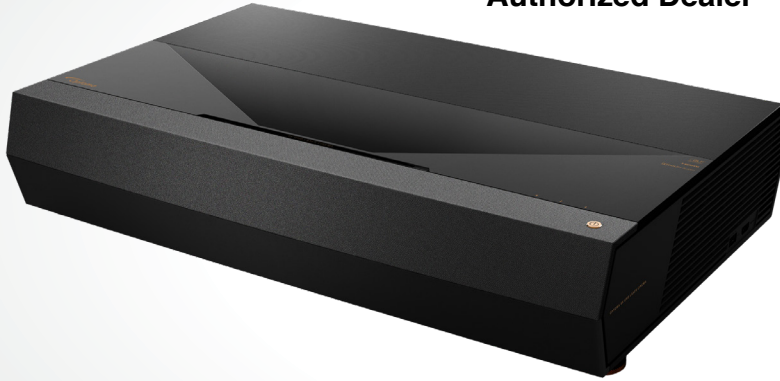

Smart 4K UHD Laser Cinema

CinemaX P1 ultra short throw projector

All-in-one home entertainment system

Value Electronics
Authorized Dealer

premium audio by
NU FORCE

- 3,000 lumens laser light source with 1,500,000:1 contrast ratio
- 4K UHD HDR with high-performance glass lens
- NuForce Dolby Digital 2.0 audio with 2 full range aluminum drivers and 2 woofers
- SmartFIT companion app with auto geometry correction system for Android and iOS
- Smart+ technology with Alexa, Google Actions and IFTTT integration, and InfoWall
- Dolby Digital, Dolby Digital Plus and DTS audio passthrough via HDMI ARC or optical S/PDIF
- TapCast (App) Mirroring and Casting App / video, photos, audio, office docs and desktop mode

Bring the cinematic experience home with the 3,000 lumens, ultra short throw, Optoma CinemaX P1 Smart 4K UHD Laser Cinema projector. The space-saving design, high-performance glass lens and SmartFIT auto geometry correction system ensure easy place and play setup for an instant huge screen experience anywhere.

Wide color gamut, HDR10 and HLG support with a 1,500,000:1 contrast ratio provides stunning color accuracy, brighter whites and deeper black levels. An integrated Dolby Digital 2.0 soundbar with two full range aluminum drivers, two woofers, ported, isolated chambers and 40 watts of power, engineered by NuForce, delivers crisp details with superior dialogue clarity.

NU FORCE PREMIUM SOUNDBAR

- Dolby Digital 2.0
- 2x full range aluminum drivers
- 2x woofers
- Ported and isolated chambers
- 40 watts of total power

Ultra Short Throw

ensures easy place and play setup.

SmartFIT