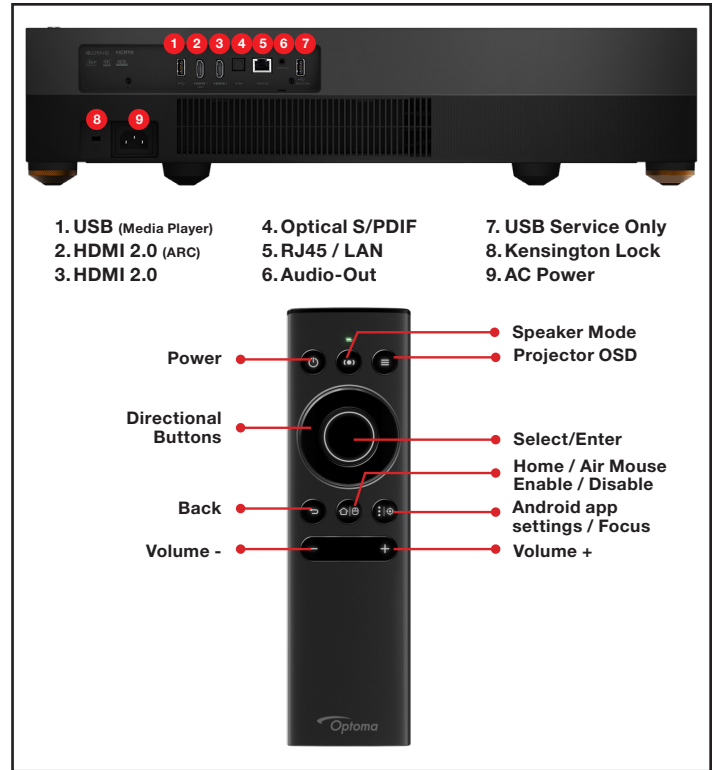

COMPATIBILITY SPECIFICATIONS

Computer Compatibility	4K UHD 2160p, 4K DC, WUXGA, HDTV 1080p, UXGA, SXGA, WXGA+, WXGA (1280 x 800), WXGA, HDTV (720p), XGA, SVGA, VGA, PC and Mac compatible
Video Compatibility	4K UHD 2160p (24/50/60Hz), 1080p (24/50/60Hz), 1080i (50/60Hz), 720p (50/60Hz), 480i/p, 576i/p
HDR Source Compatibility	Ultra HD Blu-Ray player, 4K UHD streaming media device (Roku 4K Ultra), Xbox One S / One X (Ultra HD Blu-ray, 4K media streaming & HDR gaming) and PS4 Pro (4K UHD media streaming and 4K UHD HDR gaming only)
3D Compatibility†	Supports all HDMI 1.4a mandatory 3D formats (Frame pack, side-by-side, top-bottom) and up converts frame rate from 60Hz to 120Hz or 24Hz to 144Hz (i.e. 60 or 72 frames per eye). 3D glasses are needed and are sold separately. Refer to user manual for details.
Scan Rate	Vertical: 50~ 85 Hz (120Hz for 1080p 3D feature projector)
I/O Connection Ports	1x HDMI 2.0 (HDCP 2.2), 1x HDMI 2.0 (HDCP 2.2, HDMI-ARC), 1x HDMI 2.0 (HDCP 2.2, side), 1x USB 2.0 (4K media player), USB 2.0 power (side), USB (service), optical S/PDIF out, audio out (3.5mm, subwoofer compatible), RJ45
Loop Through (Audio)	Optical S/PDIF & HDMI-ARC (PCM, Dolby Digital and Dolby Digital Plus bitstream / pass through)

NETWORK CONNECTIVITY

Wi-Fi	802.11ac (dual-band, 2x2)
Wi-Fi Security	WEP, TKIP, AES, WPA, WPA2
Bluetooth	Bluetooth 4.0
Firmware	OTA updates via Wi-Fi or Ethernet

PHYSICAL SPECIFICATIONS

Security	Kensington® lock port, password (OSD)
Weight	24.25 lbs.
Dimensions (W x H x D)	22.1" x 5.1" x 15"

Warranty

3-year Optoma Express service

What's in the Box

CinemaX P1, distance cards, quick start guide, Bluetooth smart home remote with Airmouse (rechargeable), HDMI cable, power cable, warranty card

Optional Accessories

Bluetooth smart home remote with airmouse (replacement), CinemaX P1 distance cards

Accessory Part Numbers

Bluetooth smart home remote with airmouse: BR-3074R
CinemaX P1 distance cards: BD-25120

UPC 796435 81 338 3

**Value Electronics
Authorized Dealer**

*Light source life is dependent upon many factors, including brightness mode, display mode, usage, environmental conditions and more. Light source brightness can decrease over time.

†3D content can be viewed with DLP Link active shutter 3D glasses when projector is used with a compatible 3D player. Please visit us at Optoma.com for more information.

Copyright © 2019 Optoma Technology, Inc. DLP® and the DLP logo are registered trademarks of Texas Instruments™. Amazon, Alexa and all related logos are trademarks of Amazon.com, Inc. or its affiliates. Assistant is a trademark of Google, LLC. Dolby, Dolby Audio, and the double-D symbol are trademarks of Dolby Laboratories. All other trademarks are the property of their respective owners. All specifications subject to change at any time. 07292019