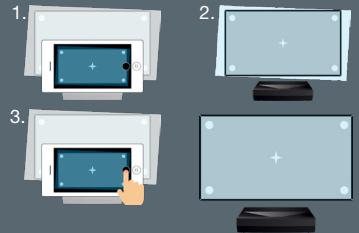

NU FORCE PREMIUM SOUNDBAR

- Dolby Digital 2.0
- 2x full range aluminum drivers
- 2x woofers
- Ported and isolated chambers
- 40 watts of total power

Ultra Short Throw

ensures easy place and play setup.

SmartFIT

Auto geometry correction system ensures hassle-free setup that produces incredible projections using a smartphone.

TapCast

Enhance your home cinema experience with the TapCast companion app. Easily push and play music, images, photographs or documents, control your projector, screen share or install APKs from Android and iOS mobile devices. Wireless screen mirroring is supported via iOS, Mac OS X, Android, Chrome OS and Windows devices, too.