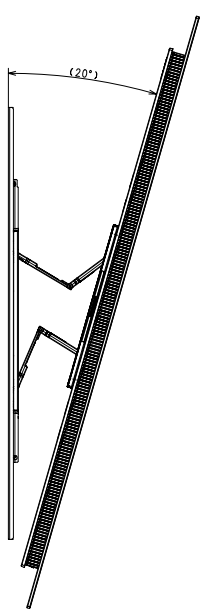

Area	Model Name	Model No.	Dimension	Weight	Remarks
JAPAN	KJ-55AG6	SV-36272	1226.7(10)×4016.2(2) mm / 48.3(8) x 28 x 1.58(1/4) inch	18.7 Kg	
NORTH AMERICA	XBR-55AG6	SV-36289	1226.7(10)×4016.2(2) mm / 48.3(8) x 28 x 1.58(1/4) inch	18.7 Kg	
LATIN AMERICA	-	-	-	-	-
EUROPE	KD-55AG9	SV-36275	Approx. 1226.7(10)×4016.2(2) mm / 48.3(8) x 28 x 1.58(1/4) inch	18.7 Kg	
GENERAL AREA	KD-55AG6	SV-36276	Approx. 1226.7(10)×4016.2(2) mm / 48.3(8) x 28 x 1.58(1/4) inch	18.7 Kg	
CHINA	KD-55AG6	SV-36271	Approx. 1226.7(10)×4016.2(2) mm / 48.3(8) x 28 x 1.58(1/4) inch	18.7 Kg	
MONITOR ONLY (WHHD)	-	-	-	-	-
TV WITH STAND (WHHD)	-	-	-	-	-
MEDIA RECEIVER (WHHD)	-	-	-	-	-
MEDIA RECEIVER WITH STAND (WHHD)	-	-	-	-	-
MONITOR WITH STAND	-	-	-	-	-
MEDIA RECEIVER WITH STAND	-	-	-	-	-
SATELLITE SPEAKER (WHHD)	-	-	-	-	-

Resolution: 1920 x 1080

Power: 115V

Weight: 18.7 Kg

Dimensions: 1226.7(10) x 4016.2(2) x 94.6(3.4) mm

TV WITHOUT STAND

SU-WL450 SLIM

Value Electronics  
 Authorized Sony Dealer  
[www.ValueElectronics.com](http://www.ValueElectronics.com)

Part Number	55 (486) EXTERIOR VIEW	Part Name	Sony Corporation
Part Number	55 (486) EXTERIOR VIEW	Part Name	Sony Corporation
Revision	2 / 3	Page	15

SU-WL850

Value Electronics  
Authorized Sony Dealer

www.ValueElectronics.com

SU-WL855 WITH LATERAL SHAFT BRACKET

Part Name	SU-WL850 EXTERIOR VIEW	Part No.	1-15
Part Name	SU-WL855 EXTERIOR VIEW	Part No.	3 / 3
Company	Sony Corporation	Drawn	
Part No.	55 (486) EXTERIOR VIEW	Checked	
Part No.	55 (486) EXTERIOR VIEW	Approved	