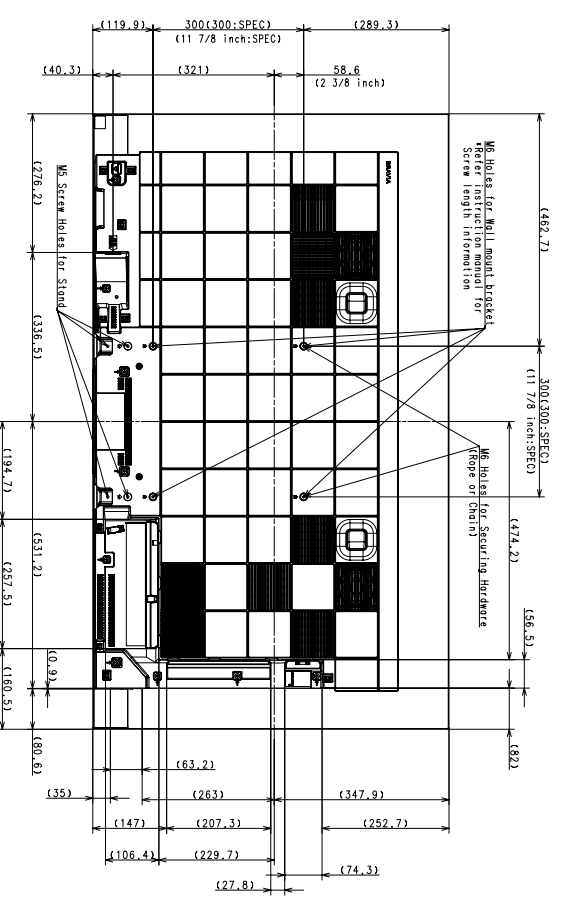

Area	Model Name	Model No.	Dimension	Weight	Remarks
JAPAN	KJ-55AG6	SV-36272	1226.7(10)×4016.2(2) mm / 48.3(8) x 28 x 1.58(1/4) inch	18.7 Kg	
NORTH AMERICA	XBR-55AG6	SV-36289	1226.7(10)×4016.2(2) mm / 48.3(8) x 28 x 1.58(1/4) inch	18.7 Kg	
LATIN AMERICA	-	-	-	-	-
EUROPE	KD-55AG9	SV-36275	Approx. 1226.7(10)×4016.2(2) mm / 48.3(8) x 28 x 1.58(1/4) inch	18.7 Kg	
GENERAL AREA	KD-55AG6	SV-36276	Approx. 1226.7(10)×4016.2(2) mm / 48.3(8) x 28 x 1.58(1/4) inch	18.7 Kg	
CHINA	KD-55AG6	SV-36271	Approx. 1226.7(10)×4016.2(2) mm / 48.3(8) x 28 x 1.58(1/4) inch	18.7 Kg	
MONITOR ONLY (WHHD)	-	-	-	-	-
TV WITH STAND (WHHD)	-	-	-	-	-
MEDIA RECEIVER (WHHD)	-	-	-	-	-
MEDIA RECEIVER WITH STAND (WHHD)	-	-	-	-	-
MONITOR WITH STAND	-	-	-	-	-
MEDIA RECEIVER WITH STAND	-	-	-	-	-
SATELLITE SPEAKER (WHHD)	-	-	-	-	-

Package includes cables and other items only from the business partner. The Sony appears as Green Picture.

Model: KJ-55AG6 / XBR-55AG6 / KD-55AG9 / KD-55AG6 / SV-36271 / SV-36275 / SV-36276

Screen Size: 55 (49.0) EXTERIOR VIEW

Resolution: 1920 x 1080

Power: 115V

Weight: 18.7 Kg

Dimensions: 1226.7(10) x 4016.2(2) x 94.6(3.4) mm

TV WITHOUT STAND

SU-WL450 SLIM

Value Electronics  
 Authorized Sony Dealer  
[www.ValueElectronics.com](http://www.ValueElectronics.com)