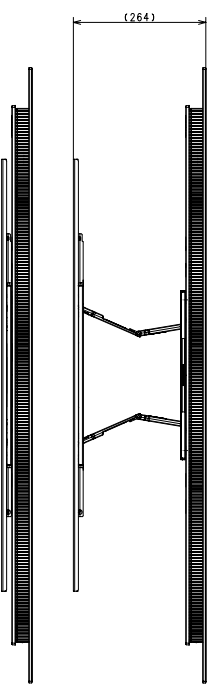

Area	Model Name	Model No.	Dimension	Weight	Remarks
JAPAN	KJ-55AG6	SV-36272	1226.7(10)×4016.2(2) mm / 48.3(8) x 28 x 1.58(1/4) inch	18.7 Kg	
NORTH AMERICA	XBR-55AG6	SV-36289	1226.7(10)×4016.2(2) mm / 48.3(8) x 28 x 1.58(1/4) inch	18.7 Kg	
LATIN AMERICA	-	-	-	-	-
EUROPE	KD-55AG9	SV-36275	Approx. 1226.7(10)×4016.2(2) mm / 48.3(8) x 28 x 1.58(1/4) inch	18.7 Kg	
GENERAL AREA	KD-55AG6	SV-36276	Approx. 1226.7(10)×4016.2(2) mm / 48.3(8) x 28 x 1.58(1/4) inch	18.7 Kg	
CHINA	KD-55AG6	SV-36271	Approx. 1226.7(10)×4016.2(2) mm / 48.3(8) x 28 x 1.58(1/4) inch	18.7 Kg	
MONITOR ONLY (WHHD)	-	-	-	-	-
TV WITH STAND (WHHD)	-	-	-	-	-
MEDIA RECEIVER (WHHD)	-	-	-	-	-
MEDIA RECEIVER WITH STAND (WHHD)	-	-	-	-	-
MONITOR WITH STAND	-	-	-	-	-
MEDIA RECEIVER WITH STAND	-	-	-	-	-
SATELLITE SPEAKER (WHHD)	-	-	-	-	-

Resolution: 1920 x 1080

Power: 115V

Weight: 18.7 Kg

Dimensions: 1226.7(10) x 4016.2(2) x 94.6(3.4) mm

TV WITHOUT STAND

SU-WL450 SLIM

Value Electronics  
 Authorized Sony Dealer  
[www.ValueElectronics.com](http://www.ValueElectronics.com)

Part Number	55 (486) EXTERIOR VIEW	Part Name	Sony Corporation
Part Number	55 (486) EXTERIOR VIEW	Part Name	Sony Corporation
Revision	2 / 3	Page	15

SU-WL850

Value Electronics  
Authorized Sony Dealer

www.ValueElectronics.com

SU-WL855 WITH LATERAL SHAFT BRACKET

Part Name	SU-WL850 EXTERIOR VIEW	Part No.	1-15
Part Name	SU-WL855 EXTERIOR VIEW	Part No.	3 / 3
Company	Sony Corporation	Drawn	
Part No.	55 (486) EXTERIOR VIEW	Checked	
Part No.	55 (486) EXTERIOR VIEW	Approved	