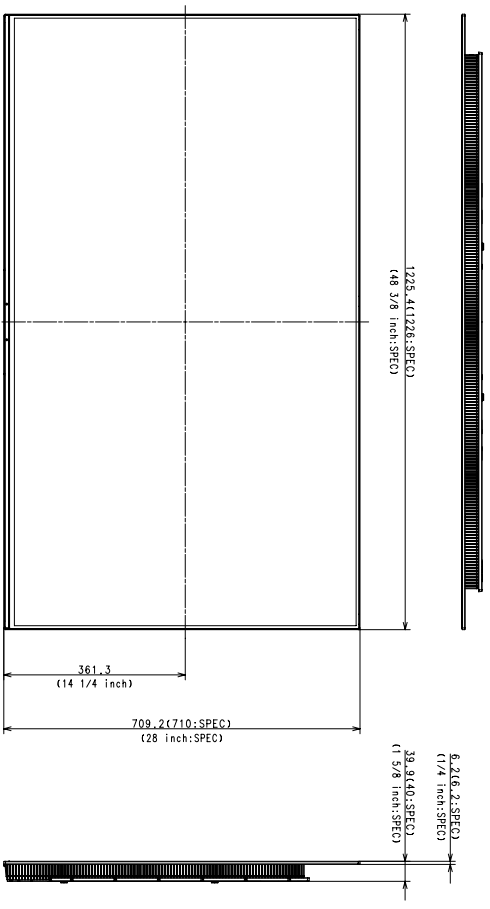

Area	Model Name	Model No.	Dimension	Weight	Remarks
JAPAN	KJ-55AG6	SV-36272	1226.7(10)×4016.2(2) mm / 48.3(8) x 28 x 1.58(1/4) inch	18.7 Kg	
NORTH AMERICA	XBR-55AG6	SV-36289	1226.7(10)×4016.2(2) mm / 48.3(8) x 28 x 1.58(1/4) inch	18.7 Kg	
LATIN AMERICA	-	-	-	-	-
EUROPE	KD-55AG9	SV-36275	Approx. 1226.7(10)×4016.2(2) mm / 48.3(8) x 28 x 1.58(1/4) inch	18.7 Kg	
GENERAL AREA	KD-55AG6	SV-36276	Approx. 1226.7(10)×4016.2(2) mm / 48.3(8) x 28 x 1.58(1/4) inch	18.7 Kg	
CHINA	KD-55AG6	SV-36271	Approx. 1226.7(10)×4016.2(2) mm / 48.3(8) x 28 x 1.58(1/4) inch	18.7 Kg	
MONITOR ONLY (WHHD)	-	-	-	-	-
TV WITH STAND (WHHD)	-	-	-	-	-
MEDIA RECEIVER (WHHD)	-	-	-	-	-
MEDIA RECEIVER WITH STAND (WHHD)	-	-	-	-	-
MONITOR WITH STAND	-	-	-	-	-
MEDIA RECEIVER WITH STAND	-	-	-	-	-
SATELLITE SPEAKER (WHHD)	-	-	-	-	-

Package includes cables and other items only from the business partner. The Sony appears as Green Picture.

Model: KJ-55AG6 / XBR-55AG6 / KD-55AG9 / KD-55AG6 / SV-36271 / SV-36275 / SV-36276

Screen Size: 55 (49.0) EXTERIOR VIEW

Resolution: 1920 x 1080

Power: 115V

Weight: 18.7 Kg

Dimensions: 1226.7(10) x 4016.2(2) x 94.6(3.4) mm

TV WITHOUT STAND

SU-WL450 SLIM

Value Electronics  
 Authorized Sony Dealer  
[www.ValueElectronics.com](http://www.ValueElectronics.com)