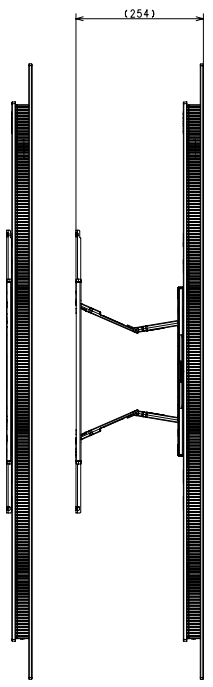

Area	Model Name	Model No.	Dimension	Weight	Remarks
JAPAN	KJ-55AG6	SV-36272	1226.7(10)×4016.2(2) mm / 48.3(8) x 28 x 1.58(1/4) inch	18.7 Kg	
NORTH AMERICA	XBR-55AG6	SV-36289	1226.7(10)×4016.2(2) mm / 48.3(8) x 28 x 1.58(1/4) inch	18.7 Kg	
LATIN AMERICA	-	-	-	-	-
EUROPE	KD-55AG9	SV-36275	Approx. 1226.7(10)×4016.2(2) mm / 48.3(8) x 28 x 1.58(1/4) inch	18.7 Kg	
GENERAL AREA	KD-55AG6	SV-36276	Approx. 1226.7(10)×4016.2(2) mm / 48.3(8) x 28 x 1.58(1/4) inch	18.7 Kg	
CHINA	KD-55AG6	SV-36271	Approx. 1226.7(10)×4016.2(2) mm / 48.3(8) x 28 x 1.58(1/4) inch	18.7 Kg	
MONITOR ONLY (WHHD)	-	-	-	-	-
TV WITH STAND (WHHD)	-	-	-	-	-
MEDIA RECEIVER (WHHD)	-	-	-	-	-
MEDIA RECEIVER WITH STAND (WHHD)	-	-	-	-	-
MONITOR WITH STAND	-	-	-	-	-
MEDIA RECEIVER WITH STAND	-	-	-	-	-
SATELLITE SPEAKER (WHHD)	-	-	-	-	-

Resolution: 1920 x 1080

Power: 115V

Weight: 18.7 Kg

Dimensions: 1226.7(10) x 4016.2(2) x 94.6(3.4) mm

TV WITHOUT STAND

SU-WL450 SLIM

Value Electronics  
 Authorized Sony Dealer  
[www.ValueElectronics.com](http://www.ValueElectronics.com)

Part Number	55 (486) EXTERIOR VIEW	Part Name	Sony Corporation
Part Number	55 (486) EXTERIOR VIEW	Part Name	Sony Corporation
Revision	2 / 3	Page	15

SU-WL850

Value Electronics  
Authorized Sony Dealer

www.ValueElectronics.com

SU-WL855 WITH LATERAL SHAFT BRACKET

Part Name	SU-WL850 EXTERIOR VIEW	Part No.	1-15
Part Name	SU-WL855 EXTERIOR VIEW	Part No.	3 / 3
Company	Sony Corporation	Drawn	
Part No.	55 (486) EXTERIOR VIEW	Checked	
Part No.	55 (486) EXTERIOR VIEW	Approved	