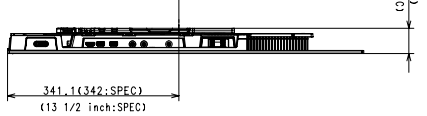

SU-WL850

Value Electronics
Authorized Sony Dealer

www.ValueElectronics.com

SU-WL855 WITH LATERAL SHAFT BRACKET

Part Name	SU-WL850 EXTERIOR VIEW	Part No.	1-15
Part Name	SU-WL855 EXTERIOR VIEW	Part No.	3 / 3
Company	Sony Corporation	Drawn	
Part No.	55 (486) EXTERIOR VIEW	Checked	
Part No.	55 (486) EXTERIOR VIEW	Approved