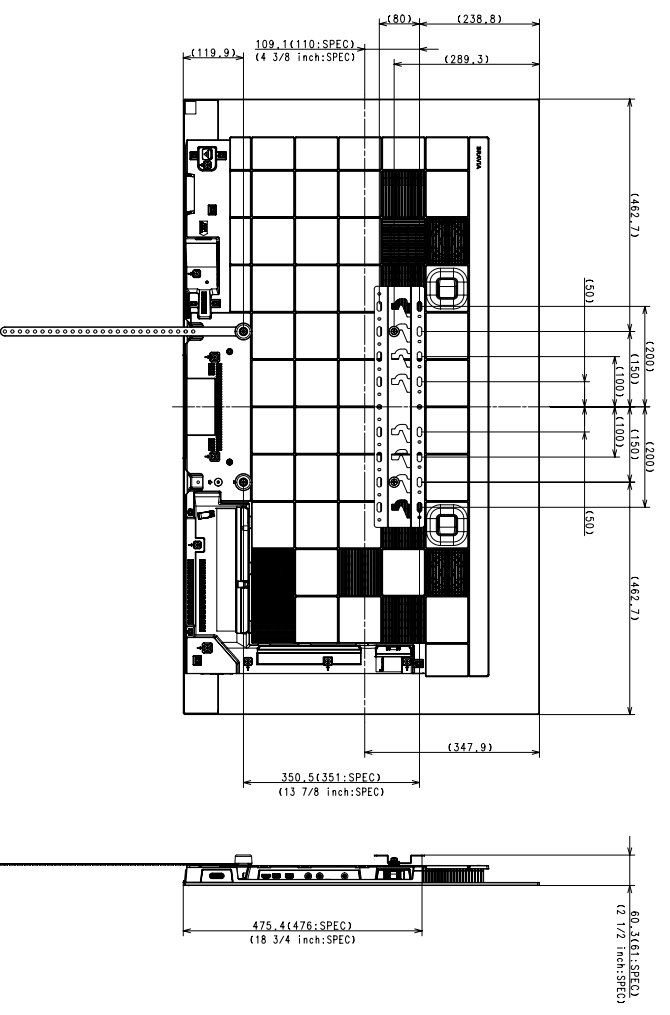

Area	Model Name	Model No.	Dimension	Weight	Remarks
JAPAN	KJ-55AG6	SV-36272	1226.7(10)×4016.2(2) mm / 48.3(8) x 28 x 1.58(1/4) inch	18.7 Kg	
NORTH AMERICA	XBR-55AG6	SV-36289	1226.7(10)×4016.2(2) mm / 48.3(8) x 28 x 1.58(1/4) inch	18.7 Kg	
LATIN AMERICA	-	-	-	-	-
EUROPE	KD-55AG9	SV-36275	Approx. 1226.7(10)×4016.2(2) mm / 48.3(8) x 28 x 1.58(1/4) inch	18.7 Kg	
GENERAL AREA	KD-55AG6	SV-36276	Approx. 1226.7(10)×4016.2(2) mm / 48.3(8) x 28 x 1.58(1/4) inch	18.7 Kg	
CHINA	KD-55AG6	SV-36271	Approx. 1226.7(10)×4016.2(2) mm / 48.3(8) x 28 x 1.58(1/4) inch	18.7 Kg	
MONITOR ONLY (WHHD)	-	-	-	-	-
TV WITH STAND (WHHD)	-	-	-	-	-
MEDIA RECEIVER (WHHD)	-	-	-	-	-
MEDIA RECEIVER WITH STAND (WHHD)	-	-	-	-	-
MONITOR WITH STAND	-	-	-	-	-
MEDIA RECEIVER WITH STAND	-	-	-	-	-
SATELLITE SPEAKER (WHHD)	-	-	-	-	-

Package includes cables and other items only from the business partner. The Sony appears as Green Picture.

Model: KJ-55AG6 / XBR-55AG6 / KD-55AG9 / KD-55AG6 / SV-36271 / SV-36275 / SV-36276

Screen Size: 55 (49.0) EXTERIOR VIEW

Resolution: 1920 x 1080

Power: 115V

Weight: 18.7 Kg

Dimensions: 1226.7(10) x 4016.2(2) x 94.6(3.4) mm

TV WITHOUT STAND

SU-WL450 SLIM

Value Electronics  
 Authorized Sony Dealer  
[www.ValueElectronics.com](http://www.ValueElectronics.com)