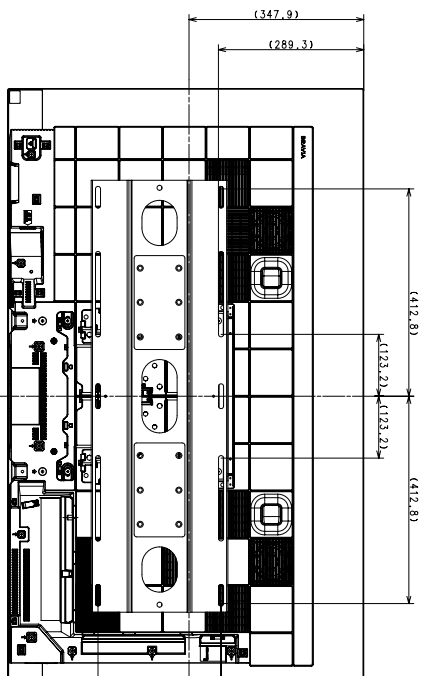

Area	Model Name	Model No.	Dimension	Weight	Remarks
JAPAN	KJ-55AG6	SV-36272	1226.7(10)×4016.2(2) mm / 48.3(8) x 28 x 1.58(1/4) inch	18.7 Kg	
NORTH AMERICA	XBR-55AG6	SV-36289	1226.7(10)×4016.2(2) mm / 48.3(8) x 28 x 1.58(1/4) inch	18.7 Kg	
LATIN AMERICA	-	-	-	-	-
EUROPE	KD-55AG9	SV-36275	Approx. 1226.7(10)×4016.2(2) mm / 48.3(8) x 28 x 1.58(1/4) inch	18.7 Kg	
GENERAL AREA	KD-55AG6	SV-36276	Approx. 1226.7(10)×4016.2(2) mm / 48.3(8) x 28 x 1.58(1/4) inch	18.7 Kg	
CHINA	KD-55AG6	SV-36271	Approx. 1226.7(10)×4016.2(2) mm / 48.3(8) x 28 x 1.58(1/4) inch	18.7 Kg	
MONITOR ONLY (WHHD)	-	-	-	-	-
TV WITH STAND (WHHD)	-	-	-	-	-
MEDIA RECEIVER (WHHD)	-	-	-	-	-
MEDIA RECEIVER WITH STAND (WHHD)	-	-	-	-	-
MONITOR WITH STAND	-	-	-	-	-
MEDIA RECEIVER WITH STAND	-	-	-	-	-
SATELLITE SPEAKER (WHHD)	-	-	-	-	-

Resolution: 1920 x 1080

Power: 115V

Weight: 18.7 Kg

Dimensions: 1226.7(10) x 4016.2(2) x 94.6(3.4) mm

TV WITHOUT STAND

SU-WL450 SLIM

Value Electronics  
 Authorized Sony Dealer  
[www.ValueElectronics.com](http://www.ValueElectronics.com)

Part Number	55 (486) EXTERIOR VIEW	Part Name	Sony Corporation
Part Number	55 (486) EXTERIOR VIEW	Part Name	Sony Corporation
Revision	2 / 3	Page	15

SU-WL850

Value Electronics  
Authorized Sony Dealer

www.ValueElectronics.com

SU-WL855 WITH LATERAL SHAFT BRACKET

Part Name	SU-WL850 EXTERIOR VIEW	Part No.	1-15
Part Name	SU-WL855 EXTERIOR VIEW	Part No.	3 / 3
Company	Sony Corporation	Drawn	
Part No.	55 (486) EXTERIOR VIEW	Checked	
Part No.	55 (486) EXTERIOR VIEW	Approved	