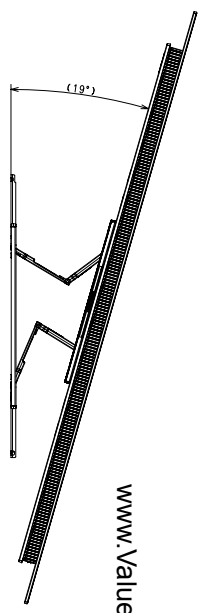

Area	Model Name	Model No.	Dimension	Weight	Remarks
JAPAN	KJ-55AG6	SV-36272	1226.7(10)×4016.2(2) mm / 48.3(8) x 28 x 1.58(1/4) inch	18.7 Kg	
NORTH AMERICA	XBR-55AG6	SV-36289	1226.7(10)×4016.2(2) mm / 48.3(8) x 28 x 1.58(1/4) inch	18.7 Kg	
LATIN AMERICA	-	-	-	-	-
EUROPE	KD-55AG9	SV-36275	Approx. 1226.7(10)×4016.2(2) mm / 48.3(8) x 28 x 1.58(1/4) inch	18.7 Kg	
GENERAL AREA	KD-55AG6	SV-36276	Approx. 1226.7(10)×4016.2(2) mm / 48.3(8) x 28 x 1.58(1/4) inch	18.7 Kg	
CHINA	KD-55AG6	SV-36271	Approx. 1226.7(10)×4016.2(2) mm / 48.3(8) x 28 x 1.58(1/4) inch	18.7 Kg	
MONITOR ONLY (WHHD)	-	-	-	-	-
TV WITH STAND (WHHD)	-	-	-	-	-
MEDIA RECEIVER (WHHD)	-	-	-	-	-
MEDIA RECEIVER WITH STAND (WHHD)	-	-	-	-	-
MONITOR WITH STAND	-	-	-	-	-
MEDIA RECEIVER WITH STAND	-	-	-	-	-
SATELLITE SPEAKER (WHHD)	-	-	-	-	-

Resolution: 1920 x 1080

Power: 115V

Weight: 18.7 Kg

Dimensions: 1226.7(10) x 4016.2(2) x 94.6(3.4) mm

TV WITHOUT STAND

SU-WL450 SLIM

Value Electronics  
 Authorized Sony Dealer  
[www.ValueElectronics.com](http://www.ValueElectronics.com)

Part Number	55 (486) EXTERIOR VIEW	Part Name	Sony Corporation
Part Number	55 (486) EXTERIOR VIEW	Part Name	Sony Corporation
Revision	2 / 3	Page	15

SU-WL850

Value Electronics  
Authorized Sony Dealer

www.ValueElectronics.com

SU-WL855 WITH LATERAL SHAFT BRACKET

Part Name	SU-WL850 EXTERIOR VIEW	Part No.	1-15
Part Name	SU-WL855 EXTERIOR VIEW	Part No.	3 / 3
Company	Sony Corporation	Drawn	
Part No.	55 (486) EXTERIOR VIEW	Checked	
Part No.	55 (486) EXTERIOR VIEW	Approved	