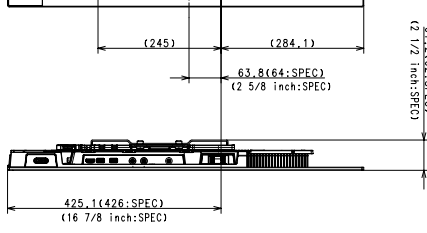

SU-WL850

Value Electronics
Authorized Sony Dealer

www.ValueElectronics.com

SU-WL855 WITH LATERAL SHAFT BRACKET

Part Name	SU-WL850 EXTERIOR VIEW	Part No.	1-15
Part Name	SU-WL855 EXTERIOR VIEW	Part No.	3 / 3
Company	Sony Corporation	Drawn	
Part No.	55 (486) EXTERIOR VIEW	Checked	
Part No.	55 (486) EXTERIOR VIEW	Approved