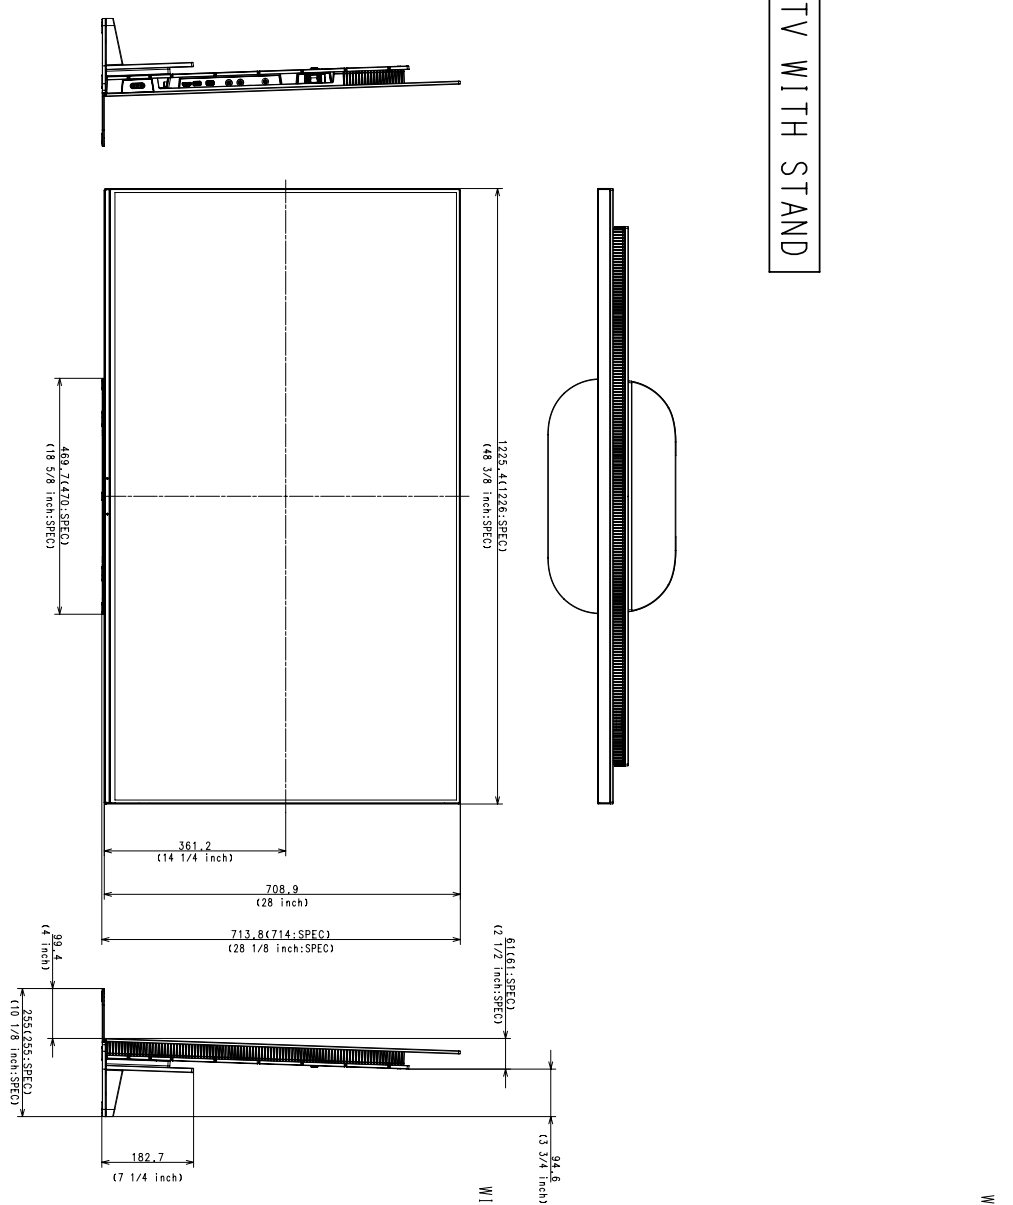

Area	Model Name	Model No.	Dimension	Weight	Remarks
JAPAN	KJ-55AG6	SV-36272	1226.7(10)×4016.2(2) mm / 48.3(8) x 28 x 1.58(1/4) inch	18.7 Kg	
NORTH AMERICA	XBR-55AG6	SV-36289	1226.7(10)×4016.2(2) mm / 48.3(8) x 28 x 1.58(1/4) inch	18.7 Kg	
LATIN AMERICA	-	-	-	-	-
EUROPE	KD-55AG9	SV-36275	Approx. 1226.7(10)×4016.2(2) mm / 48.3(8) x 28 x 1.58(1/4) inch	18.7 Kg	
GENERAL AREA	KD-55AG6	SV-36276	Approx. 1226.7(10)×4016.2(2) mm / 48.3(8) x 28 x 1.58(1/4) inch	18.7 Kg	
CHINA	KD-55AG6	SV-36271	Approx. 1226.7(10)×4016.2(2) mm / 48.3(8) x 28 x 1.58(1/4) inch	18.7 Kg	
MONITOR ONLY (WHHD)	-	-	-	-	-
TV WITH STAND (WHHD)	-	-	-	-	-
MEDIA RECEIVER (WHHD)	-	-	-	-	-
MEDIA RECEIVER WITH STAND (WHHD)	-	-	-	-	-
MONITOR WITH STAND	-	-	-	-	-
MEDIA RECEIVER WITH STAND	-	-	-	-	-
SATELLITE SPEAKER (WHHD)	-	-	-	-	-

Value Electronics
Authorized Sony Dealer
www.ValueElectronics.com

TV WITH STAND

Part No.	Part Name	Quantity	Unit	Remarks
1	TV WITH STAND	1	EA	
2	COVER	1	EA	

Package includes cables and other items only from the business partner. The Sony appears as Green Picture.

Model: KJ-55AG6 / XBR-55AG6 / KD-55AG9 / KD-55AG6 / SV-36271 / SV-36275 / SV-36276

Screen Size: 55 (49.0) EXTERIOR VIEW

Resolution: 1920 x 1080

Power: 115V

Weight: 18.7 Kg

Dimensions: 1226.7(10) x 4016.2(2) x 94.6(3.4) mm