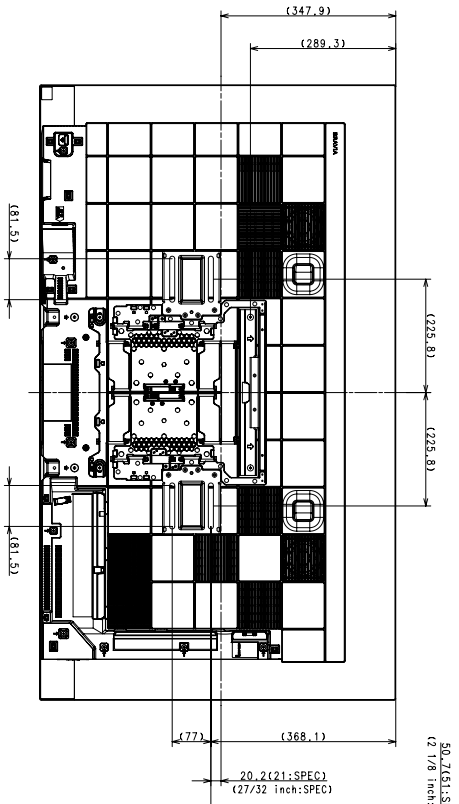

Area	Model Name	Model No.	Dimension	Weight	Remarks
JAPAN	KJ-55AG6	SV-36272	1226.7(10)×4016.2(2) mm / 48.3(8) x 28 x 1.58(1/4) inch	18.7 Kg	
NORTH AMERICA	XBR-55AG6	SV-36289	1226.7(10)×4016.2(2) mm / 48.3(8) x 28 x 1.58(1/4) inch	18.7 Kg	
LATIN AMERICA	-	-	-	-	-
EUROPE	KD-55AG9	SV-36275	Approx. 1226.7(10)×4016.2(2) mm / 48.3(8) x 28 x 1.58(1/4) inch	18.7 Kg	
GENERAL AREA	KD-55AG6	SV-36276	Approx. 1226.7(10)×4016.2(2) mm / 48.3(8) x 28 x 1.58(1/4) inch	18.7 Kg	
CHINA	KD-55AG6	SV-36271	Approx. 1226.7(10)×4016.2(2) mm / 48.3(8) x 28 x 1.58(1/4) inch	18.7 Kg	
MONITOR ONLY (WHHD)	-	-	-	-	-
TV WITH STAND (WHHD)	-	-	-	-	-
MEDIA RECEIVER (WHHD)	-	-	-	-	-
MEDIA RECEIVER WITH STAND (WHHD)	-	-	-	-	-
MONITOR WITH STAND	-	-	-	-	-
MEDIA RECEIVER WITH STAND	-	-	-	-	-
SATELLITE SPEAKER (WHHD)	-	-	-	-	-

Package includes cables and other items only from the business partner. The Sony appears as Green Picture.

Model: KJ-55AG6 / XBR-55AG6 / KD-55AG9 / KD-55AG6 / SV-36271 / SV-36275 / SV-36276

Screen Size: 55 (49.0) EXTERIOR VIEW

Resolution: 1920 x 1080

Power: 115V

Weight: 18.7 Kg

Dimensions: 1226.7(10) x 4016.2(2) x 94.6(3.4) mm

TV WITHOUT STAND

SU-WL450 SLIM

Value Electronics  
 Authorized Sony Dealer  
[www.ValueElectronics.com](http://www.ValueElectronics.com)

SU-WL855 WITH LATERAL SHAFT BRACKET

Part Name	SU-WL850 EXTERIOR VIEW	Part No.	1-15
Part Name	SU-WL855 EXTERIOR VIEW	Part No.	3 / 3
Company	Sony Corporation	Drawn	
Part No.	55 (486) EXTERIOR VIEW	Checked	
Part No.	55 (486) EXTERIOR VIEW	Approved	