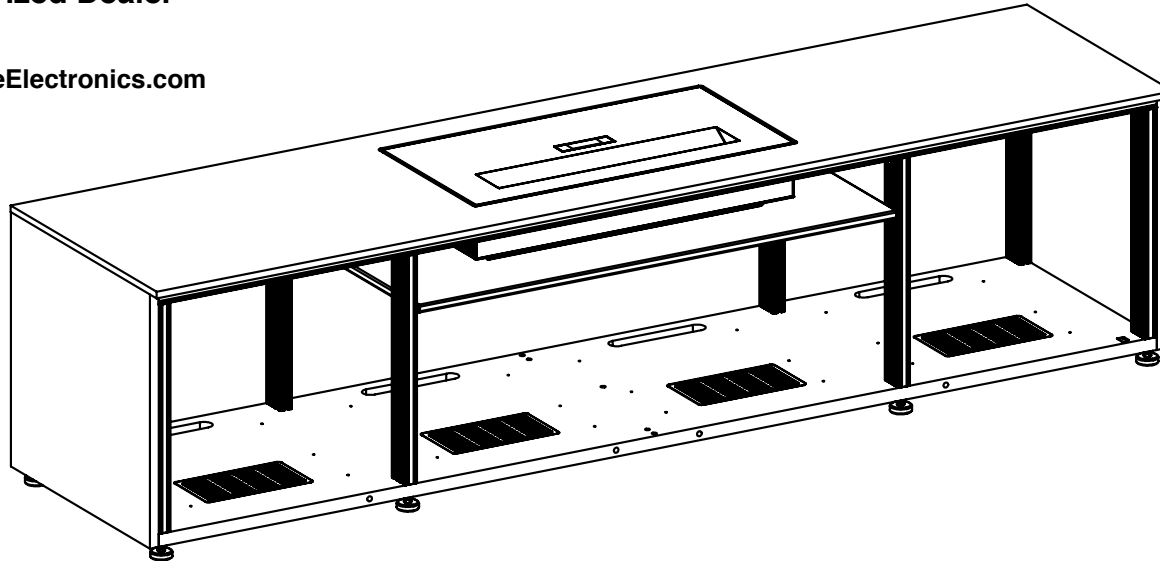

Salamander Cabinet Designed for LG 4K UHD Laser Smart Home Theater Cinebeam Projector

2019 Salamander Designs Ltd. The information and designs contained in this drawing proprietary of SALAMANDER DESIGNS and may NOT be reproduced. Specifications subject to change without notice.

**Value Electronics
Authorized Dealer**

www.ValueElectronics.com

* set shelf for projector placement