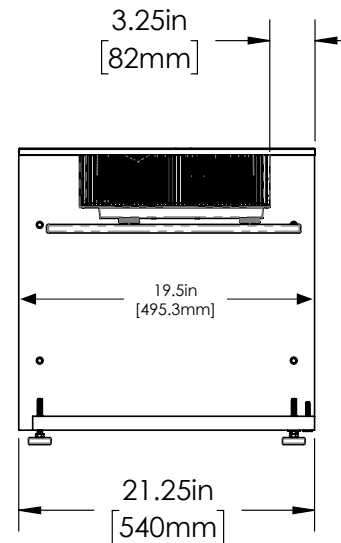

**Value Electronics  
Authorized Dealer**

[www.ValueElectronics.com](http://www.ValueElectronics.com)

\* set shelf for projector placement

**PROJECTED  
SCREEN SIZE**

**Model LG HU86LA**  
**90" Diagonal image:**  
2.2" from back of projector  
to front of screen

**Model LG HU86LA**  
**120" Diagonal image:**  
7.2" from back of projector  
to front of screen

Projector Sold Separately

©2019 Salamander Designs Ltd. SalamanderDesigns.com/lg | 800.535.9910 LG® is a registered trademark of LG Electronics v8.19

**Model LG HU86LA**  
**120" Diagonal image:**  
7.2" from back of projector  
to front of screen