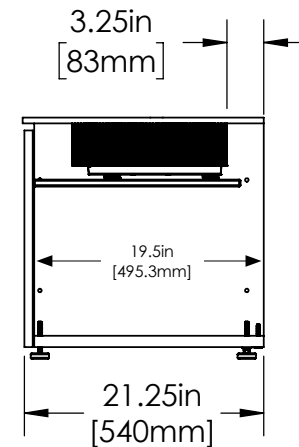

**Value Electronics  
Authorized Dealer**

[www.ValueElectronics.com](http://www.ValueElectronics.com)

\* set shelf for projector placement

**PROJECTED  
SCREEN SIZE**

**Model LG HU86LA**  
**90" Diagonal image:**  
2.2" from back of projector  
to front of screen

**Model LG HU86LA**  
**120" Diagonal image:**  
7.2" from back of projector  
to front of screen

Projector Sold Separately

©2019 Salamander Designs Ltd. SalamanderDesigns.com/lg | 800.535.9910 LG® is a registered trademark of LG Electronics v8.19

**Model LG HU86LA**  
**120" Diagonal image:**  
7.2" from back of projector  
to front of screen