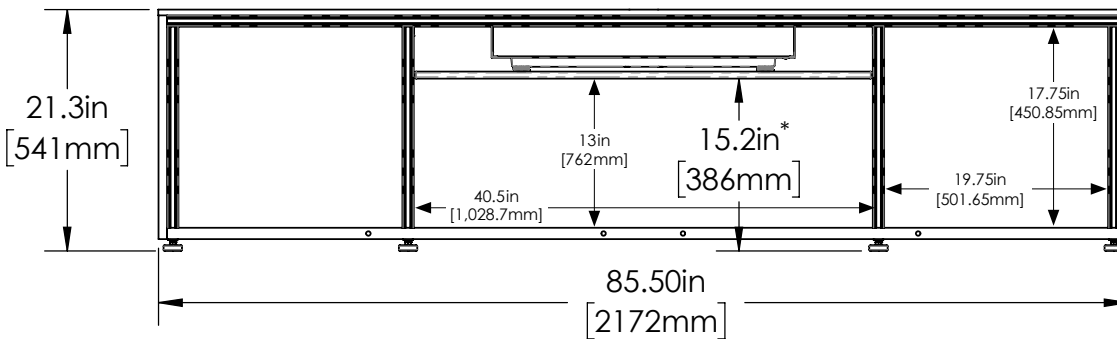

**Value Electronics  
Authorized Dealer**

[www.ValueElectronics.com](http://www.ValueElectronics.com)

\* set shelf for projector placement

**PROJECTED  
SCREEN SIZE**

**Model LG HU86LA**  
**90" Diagonal image:**  
2.2" from back of projector  
to front of screen