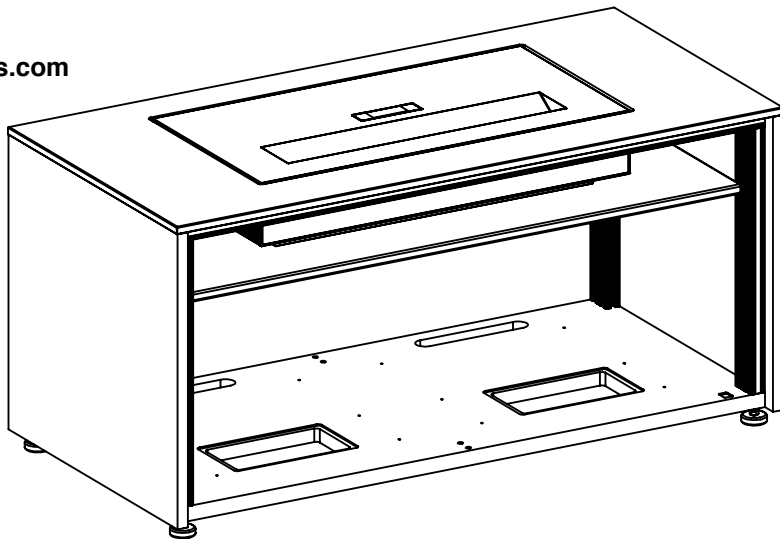

Salamander Cabinet Designed for LG 4K UHD Laser Smart Home Theater Cinebeam Projector

2019 Salamander Designs Ltd. The information and designs contained in this drawing proprietary of SALAMANDER DESIGNS and may NOT be reproduced. Specifications subject to change without notice.

**Value Electronics
Authorized Dealer**

www.ValueElectronics.com