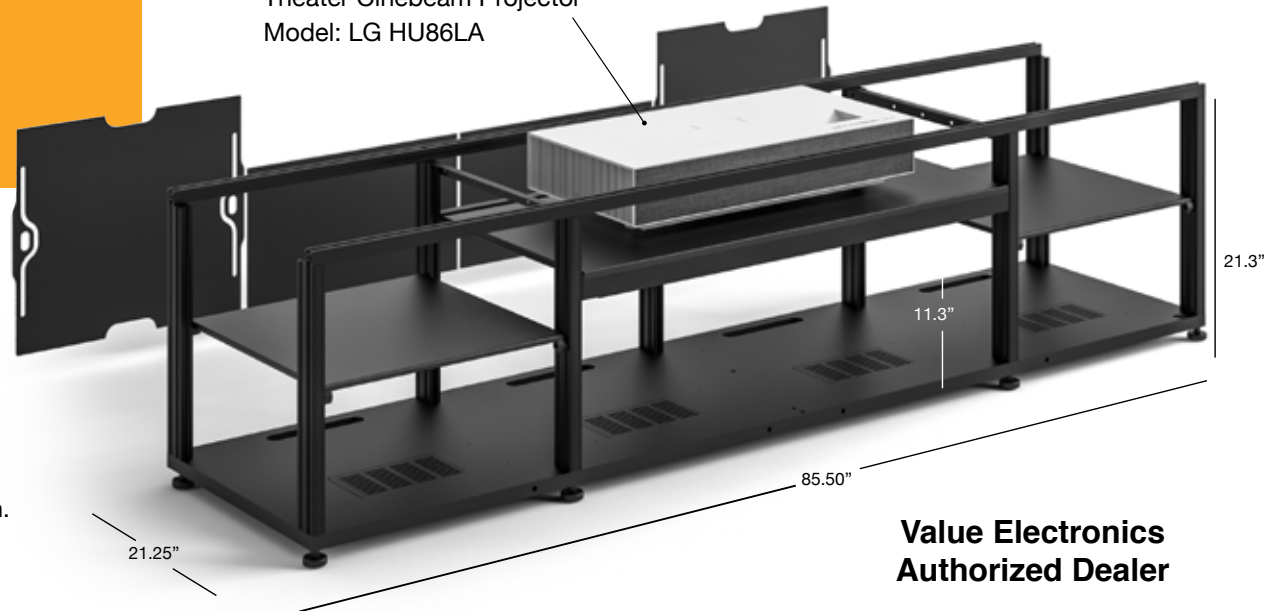

Seamless Stealthy Solution For Virtually Any Decor

A simple installation with no need to open the wall or ceiling to run cables. All supporting components can be enclosed in the credenza to provide a beautiful and simple solution.

Features:

- Flush top surface, recessed projector cavity design
- Extruded aluminum frame creates a support skeleton
- Pinch-out rear panels to permit fast, easy access to components and wiring
- Built-in Louvers for better air flow to keep equipment cool
- All supporting components including a speaker system can be enclosed in the credenza to provide a beautiful and simple solution. IR Repeater System required to control projector.
- Wide variety of bolt-on options and accessories are available

Designed for LG
4K UHD Laser Smart Home
Theater Cinebeam Projector
Model: LG HU86LA

**Value Electronics
Authorized Dealer**

www.ValueElectronics.com