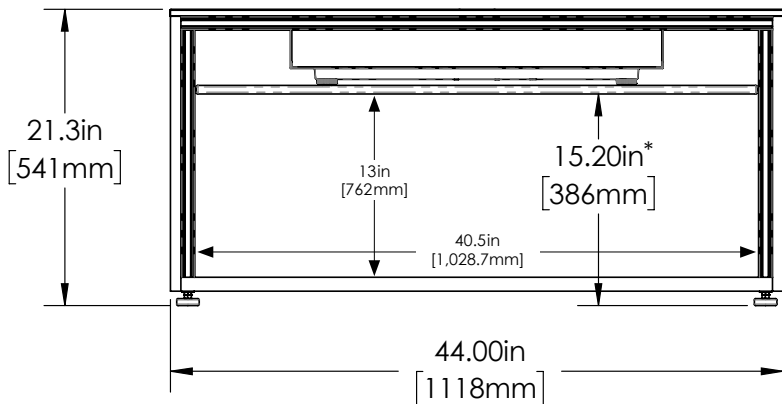

**Value Electronics  
Authorized Dealer**

[www.ValueElectronics.com](http://www.ValueElectronics.com)

\* set shelf for projector placement

**PROJECTED  
SCREEN SIZE**

**Model LG HU86LA**  
**90" Diagonal image:**  
2.2" from back of projector  
to front of screen

**Model LG HU86LA**  
**120" Diagonal image:**  
7.2" from back of projector  
to front of screen

Projector Sold Separately

©2019 Salamander Designs Ltd. SalamanderDesigns.com/lg | 800.535.9910 LG® is a registered trademark of LG Electronics v8.19

**Model LG HU86LA**  
**120" Diagonal image:**  
7.2" from back of projector  
to front of screen