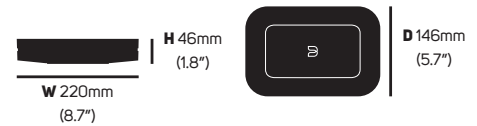

Finish:	Black/White
Version:	N130

* all specifications subject to change without notice

Product Dimensions

220 x 46 x 146 mm (W x H x D)

8.7 x 1.8 x 5.7 in (W x H x D)*

Weight: 1.09kg/2.4lbs

Included Accessories