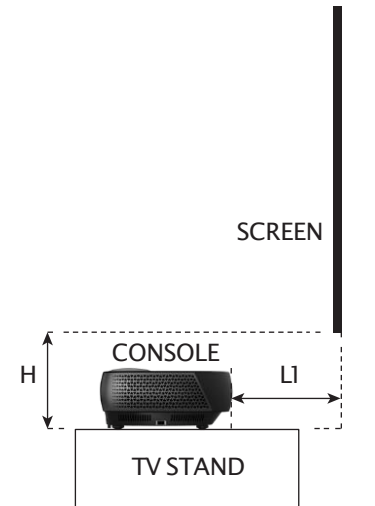

Setup Diagrams

H	15 25"
L1	14 5/8"
W	>108"
H1	>79"
H2	74"
H3	71 1/4"

Recommended TV stand height: <20"

All product, product specifications, and data are subject to change without notice to improve reliability, function, design or otherwise.

All trademarks and logos used herein are the property of their respective owners. Copyright © 2021 USA, All rights reserved.