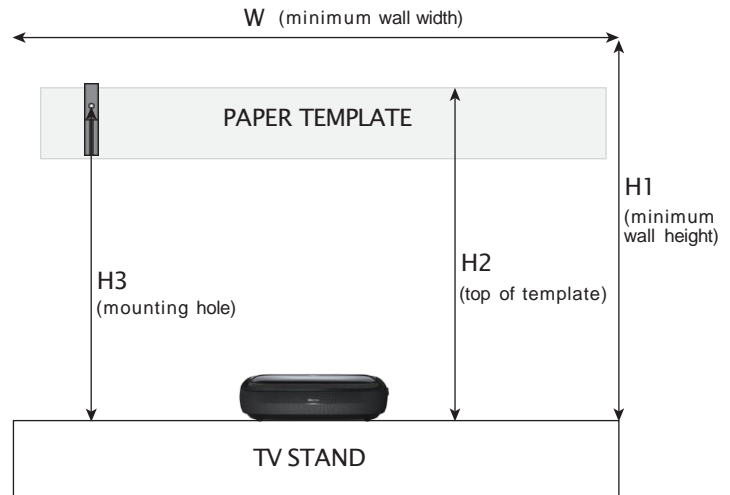

Setup Diagrams

H	15 25"
L1	14 5/8"
W	>108"
H1	>79"
H2	74"
H3	71 1/4"

Recommended TV stand height: <20"

All product, product specifications, and data are subject to change without notice to improve reliability, function, design or otherwise.

All trademarks and logos used herein are the property of their respective owners. Copyright © 2021 USA, All rights reserved.