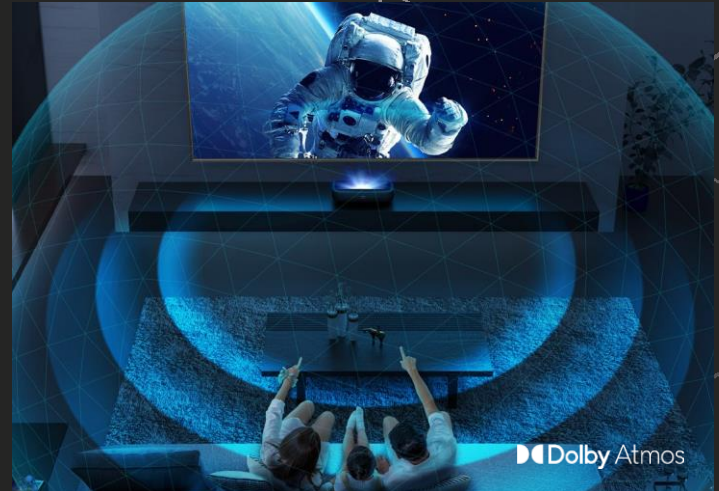

## A Bright Picture in Any Room

3000 ANSI Lumens. That's right, the L9H shines with brilliance so all your 4K HDR content hits those shimmering highlights, vibrant colors, and voluminous blacks that make everything pop off the screen. And with incredible brightness uniformity across the entire projection - no vignetting, no falloff - L9H is a shining wall of light.

## Powerful Sound

With built-in 40W Dolby Atmos sound, L9H is a big sound-stage upgrade over those tinny speakers in your last TV. Get clear speech, titillating highs, and booming lows without having to invest in any extra gear. For the true audiophiles, high-speed HDMI with eARC allows for pass-thru of high-bitrate audio to your surround sound system.