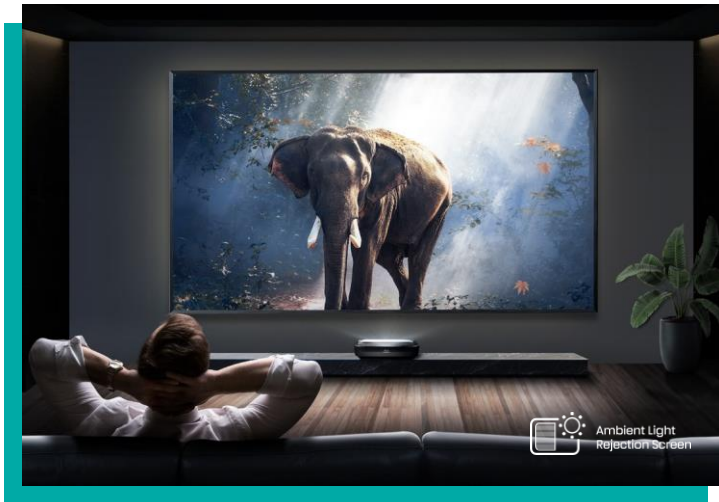

### Meet the L9H TriChroma Laser TV

Inspired by a world of incredible color at a scale that makes everything feel brand new. The 3000 ANSI Lumen ultra-short throw projection TV features the TriChroma laser engine to reach 107% of the BT.2020 color space. That's a color you've never seen on TV. Upgraded to support Dolby Vision, bringing incredibly vivid details to life. Premium features like Dolby Atmos®, High-Speed HDMI, HDR10/HLG, Filmmaker Mode, and a perfectly paired ALR screen make the L9H the ultimate home entertainment upgrade.

## Big Screen Experience

Get that childlike grin of excitement as you re-experience all your favorites at a scale that makes everything feel brand new. The massive 120-inch Ambient Light Rejecting (ALR) screen produces incredible picture clarity in both dark and well-lit spaces and is perfectly paired with the L9H. Get ready to take family movie night, your next streaming binge, or gaming with the boys to a whole new level.

## Powerful Sound

With built-in 40W Dolby Atmos sound, L9H is a big sound-stage upgrade over those tinny speakers in your last TV. Get clear speech, titillating highs, and booming lows without having to invest in any extra gear. For the true audiophiles, high-speed HDMI with eARC allows for pass-thru of high-bitrate audio to your surround sound system.