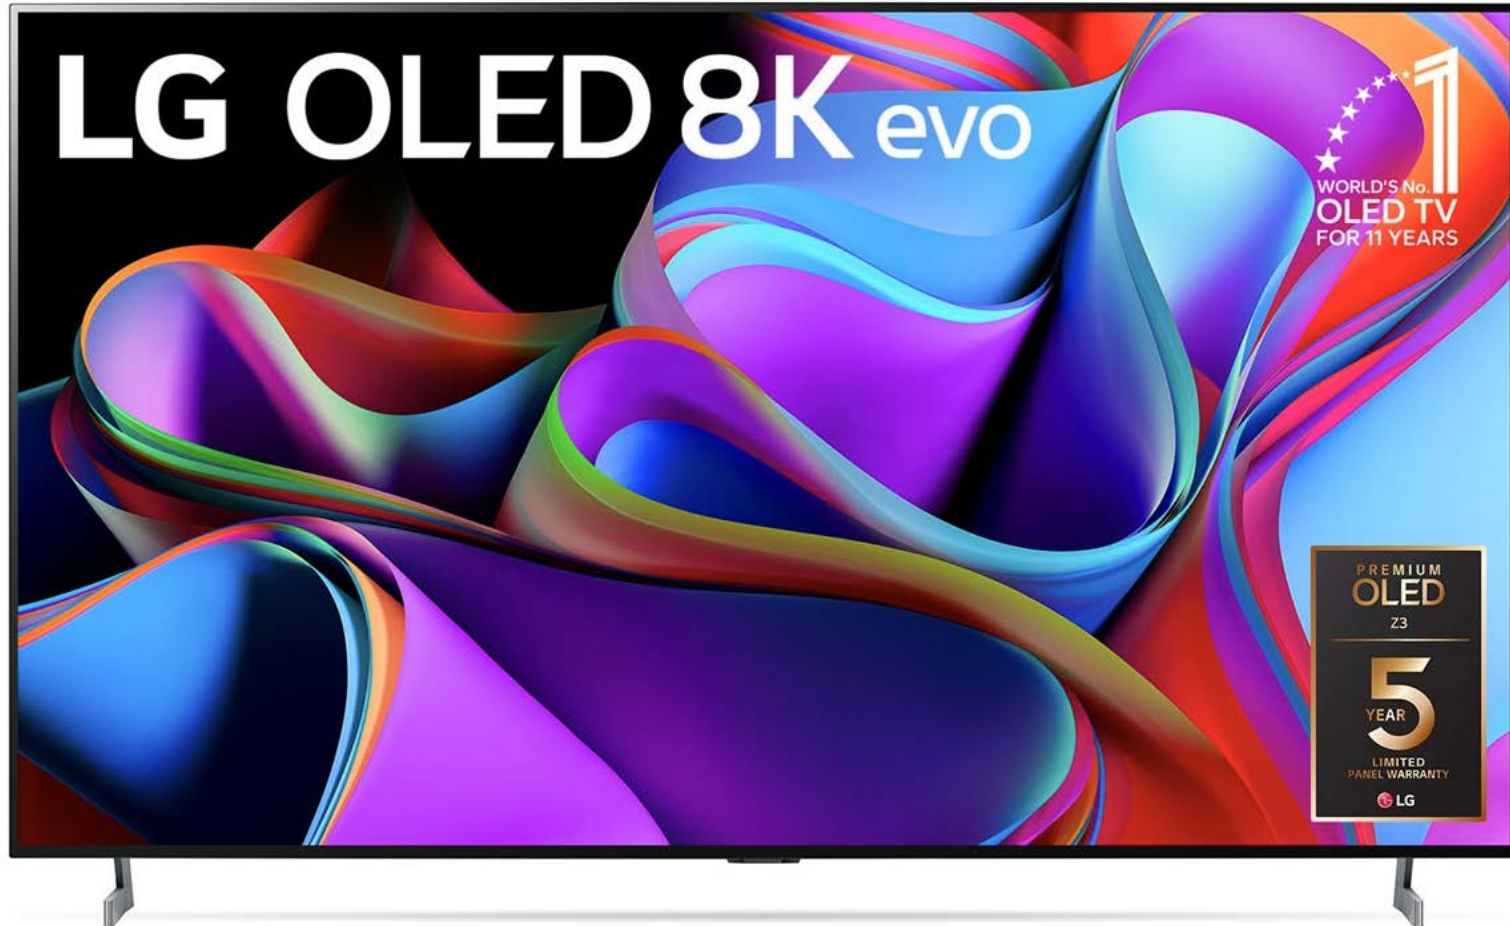

LG 88" Z3.pdf Specification Sheet

LG Z3 with its minimalist and modern design for a clean aesthetic that goes beyond the usual luxury

Value Electronics
LG Prestigious Pinnacle Dealer

Key Specs

Display Type

8K OLED

Wide Color Gamut

OLED Color

HDR (High Dynamic Range)

Dolby Vision / HDR10 / HLG

FreeSync Compatible (AMD)

Yes

Refresh Rate