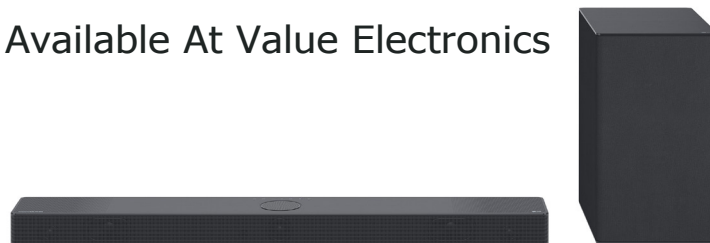

## LG OLED evo C2/C3 Series Matching Sound Bar with Dolby Atmos

KEY FEATURES

**3.1.3 ch**  
**400W Total Output Power**  
**Dolby Atmos, DTS:X & IMAX Enhanced**  
**High Resolution Audio 24bit/96kHz**  
**LG OLED C2/C3 Synergy Bracket**  
**4K Passthrough (HDCP 2.3)**  
**HDMI eARC**  
**Dolby Vision & HDR10 Passthrough**  
**WOW Orchestra**  
**Wireless Surround Sound Ready (SPQ8-S)**

### Available At Value Electronics

PRODUCT INFO

PRODUCT HIGHLIGHTS	
Dolby Atmos	Yes
DTS:X	Yes
IMAX Enhanced	Yes
High Resolution Audio	Up to 24bit/96kHz
24-bit Upsampling	Yes
4K Passthrough (HDCP 2.3)	Yes
Group Play Mode	Yes (Chromecast)
Chromecast Supported	Yes
Wireless Surround Sound Ready	Yes (SPQ8-S)
Bluetooth Streaming	Yes (5.0)
Works with the Google Assistant	Yes
Amazon Alexa Supported	Yes
Spotify Connect Supported	Yes
Tidal Connect Supported	Yes
Apple AirPlay 2 Supported	Yes
USB Playback	Yes
Dolby Vision & HDR10 Passthrough	Yes
HDMI eARC	Yes
AI Room Calibration	Yes
Sound Bar Mode Control	Yes
TV Sound Mode Share	Yes
WOWCAST Compatible	Yes
WOW Orchestra	Yes
GENERAL	
Channels	3.1.3 ch
Total Power	400W
Number of Speaker Units	9
CONVENIENCE	
TV Remote Compatibility	Yes
Smartphone Remote App (iOS/Android)	iOS / Android OS
Smartphone Music File Playback	Yes (Bluetooth)
Easy Setup with BLE	Yes
Auto Volume Leveler	Yes (In App)
HDMI Audio Return Channel (ARC)	Yes
HDMI Audio Return Channel (eARC)	Yes
Dynamic Range Control	Yes (In App)
SIMPLINK	Yes
Auto Power (On/Off) Remote / App	Yes / Yes
Auto Power (On/Off) Bluetooth (LG TV) / Optical	No / Yes
Customize EQ Remote / App	Yes / Yes
Night Time Mode (On/Off) Remote / App	Yes / Yes
Surround (On / Off) Remote / App	Yes / Yes
USB Host / Charge	Yes / No
LG Sound Mode Share	Yes