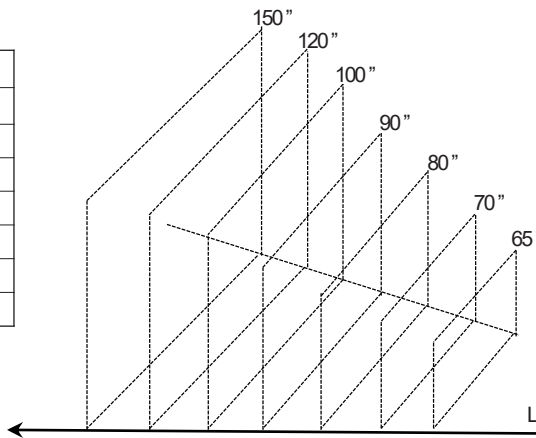

### Cl Laser Mini

Physical	Dimensions	9.7" x 7.1" x 8.5" (W x H x D)
	Weight	10.1 lbs
	Packaged Dimensions	15.4" x 14.1" x 13.8" (W x H x D)
	Packaged Weight	19 lbs
Picture	Projection Size	65"-300"
	Brightness	1600 Lumens
	Resolution / Refresh Rate	4k @ 60Hz
	Color Space	110%/BT.2020
	Contrast Ratio	2,000,000:1 (dynamic)
	HDR	HDR10, Dolby Vision, HLG
	Light Source	Red + Green + Blue Trichroma Laser
	Laser Life	25,000+ Hours
	Throw Ratio	1.2:1
	Chipset	0.47" DMD
Audio	Audio Output Power	20W (JBL)
	Surround Sound	Dolby Atmos, Dolby Digital
Smart Features	Smart TV Platform	VIDAA OS
	App Store	VIDAA App Store
	Streaming Services	Netflix, Amazon Prime Video, YouTube, Disney+
	Voice Assistant	Amazon Alexa, VIDAA Voice
	Screen Mirroring	Airplay2, Miracast
Connectivity	Wi-Fi	Yes, 802.11a/b/g/n/ac/ax, WiFi 6e
	Bluetooth	Yes
	Wired Ethernet	Yes

### Throw Distance Chart

Image Size	L
65"	68"
70"	73"
80"	84"
90"	94"
100"	105"
120"	126"
150"	157"

All product, product specifications, and data are subject to change without notice to improve reliability, function, design or otherwise. Release 120321.