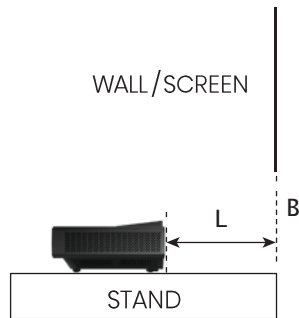

Power	Power Consumption	240W
	Standby Consumption	<0.5W
	Power Supply	AC 120V, 60Hz
Ports	HDMI	2x HDMI 2.1 (ALLM) , 1x HDMI 2.0
	HDMI ARC, CEC	1x (eARC on HDMI port 2)
	USB	1x USB 3.0, 1x USB 2.0
	RF Antenna	No
	Ethernet (LAN)	1x
	Digital Audio Output	1x Optical
	Analog Audio Output	1x
Other Features	Console Color	Graphite
	Sleep Timer	Yes
	Eye Safety	Yes
	MEMC	Yes
	Remote Finder	Yes
	WISA Ready	Yes
Accessories	Remote	Yes, voice remote with backlight
	Quick Start Guide / Manual	QSG in box, Manual online
	Power Cable	Yes
	Cleaning Kit	Yes
Warranty	2 Years limited Warranty	
UPC / EAN	UPC: 888143016214 EAN: 6942147497128	

Throw Distance Chart

Image Size	L(inch)	B(inch)
90"	11"	128"
100"	12.5"	144"
110"	14.5"	165"
120"	16.6"	166"
130"	19"	177"

All product, product specifications, and data are subject to change without notice to improve reliability, function, design or otherwise. Release 120321.

All trademarks and logos used herein are the property of their respective owners. Copyright © 2022 USA All rights reserved.

Value Electronics - Hisense Factory Direct Authorized Dealer
Phone 914-723-3344 Email:

Hisense