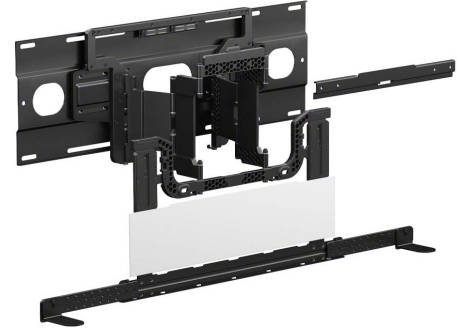

Sony BRAVIA SUWB1 Soundbar Bracket

Add on the WB1 soundbar bracket to the WL905 TV wall mount (sold separately) for a theater-like experience at home. They swivel in unison, fit close to the wall, and complement each other perfectly. The WB1 includes a paintable cable cover that hides the wires between the TV and soundbar.

Bullets

- Requires SU-WL905 TV wall mount bracket (sold separately).
- Compatible 2024 soundbars – BRAVIA Theater Bar 9, BRAVIA Theater Bar 8
- Compatible 2023 soundbars – HT-A5000, HT-A3000
- Easily swivel the TV and soundbar in unison for optimal viewing and convenient access to connections.² Integrated guides keep cables neatly hidden, even when swiveling.
- Designed for safe and easy installation.

Features

Hang your TV and soundbar as one

Add on the WB1 soundbar bracket to the WL905 TV wall mount (sold separately) for a theater-like experience at home. They swivel in unison, fit close to the wall, and complement each other perfectly. The WB1 includes a paintable cable cover that hides the wires between the TV and soundbar.^{1,3}

Swivels for best viewing

You can swivel your wall-mounted TV and soundbar and quickly adjust the angle for optimal viewing and easy access to connections.^{2,3}

Keeps cables neatly hidden

Just run the cables along the guides and they'll be neatly hidden away. Even when swiveling your TV, the cables are barely visible.³