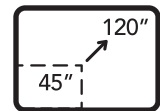

One Touch Operation
with Auto Keystone &
Auto Focus

Choose Your Ideal
Screen Size from 45"
to an impressive 120"

To enjoy all smart features and services on your TCL TV with Google TV™, a Google Account, a TCL account, and a reliable broadband internet connection are required. Google TV is the name of this device's software experience and a trademark of Google LLC. Google, YouTube, Google Cast, and YouTube Music are trademarks of Google LLC.

*Some functions require internet connection via WiFi or from a mobile device. 115v power supply required.
**Optimal screen sizes from 45"-120" measured diagonally based on projectors distance from the surface.