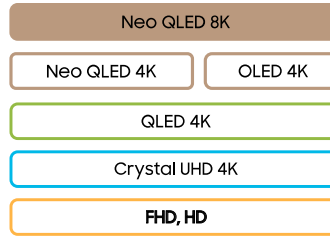

CLASS HIERARCHY

SIZE CLASS

98"	QN98QN990F
85"	QN85QN990F
75"	QN75QN990F
65"	QN65QN990F

Our best 8K TV features phenomenally sharp picture with immersive sound and breakthrough experiences powered by our most advanced processor and Samsung Vision AI¹. Nearly edgeless design and a glare-free screen are complemented by a wireless connection hub² for a clutter-free, modern design.

TOP 10 KEY FEATURES

1. NQ8 AI Gen3 Processor³
2. 8K AI Upscaling Pro³
3. Wireless One Connect⁴
4. Glare Free
5. Motion Xcelerator 240Hz⁵
6. AI Motion Enhancer Pro⁶
7. Auto HDR Remastering
8. Dolby Atmos and Object Tracking Sound Pro
9. Endless Free Content / One UI Tizen⁷
10. AI Customization Mode⁶

PICTURE (PANEL)

Display Type: Neo QLED 8K
Refresh Rate:
 98": 120Hz
 85"-65": 120Hz (Up to 4K 240Hz)
Lighting Technology: Quantum Matrix Technology Pro
Display Resolution: 8K (7,680 x 4,320)
Anti Reflection: Glare Free
Viewing Angle: Ultra Viewing Angle
Dimming Technology: Ultimate 8K Dimming Pro