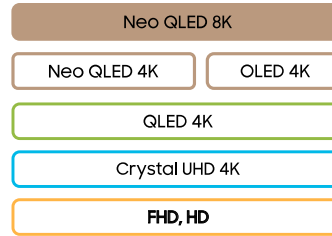

CLASS HIERARCHY

SIZE CLASS

85"	QN85QN900F
75"	QN75QN900F
65"	QN65QN900F

Advanced processing powers Samsung Vision AI¹ for hyper-real 8K picture with the tiniest details unlocked by Quantum Matrix Mini LEDs, immersive audio with top channel speakers, and breakthrough TV experiences. A nearly edgless screen with glare free round out an enriched 8K experience.

TOP 10 KEY FEATURES

- 8K AI Upscaling²
- Metal Frame Design
- Art Store³
- Glare Free
- Motion Xcelerator 165Hz⁴
- AI Motion Enhancer⁵
- Auto HDR Remastering
- Dolby Atmos and Object Tracking Sound+
- Endless Free Content / One UI Tizen⁶
- AI Customization Mode⁵

PICTURE (PANEL)

- Display Type: Neo QLED 8K
- Refresh Rate: 120Hz (Up to 4K 165Hz)
- Lighting Technology: Quantum Matrix Technology Pro
- Display Resolution: 8K (7,680 x 4,320)
- Anti Reflection: Glare Free
- Viewing Angle: Ultra Viewing Angle
- Dimming Technology: Ultimate 8K Dimming Pro

DESIGN

- TV Design: Metal Frame Design
- Bezel Type: Chamfered Bezel
- Front Color: Titan Black
- Stand Type: Round Feet
- Stand Color: Black
- Adjustable Stand: Yes (See next page)

CONNECTIVITY

- Wi-Fi: Yes (Wi-Fi 6E)
- Bluetooth: BT5.3
- One Connect Box: N/A
- HDMI Input: 4 Ports
- HDMI Maximum Input Rate: 8K 60Hz, 4K 165Hz (For HDMI 1/2/3/4)
- HDMI Audio Return Channel: eARC
- HDMI-CEC: Yes
- USB Ports: 2 x USB-A
- Ethernet (LAN): 1
- Digital Audio Out (Optical): 1
- RF Connection: 1
- RS-232C Input: 1